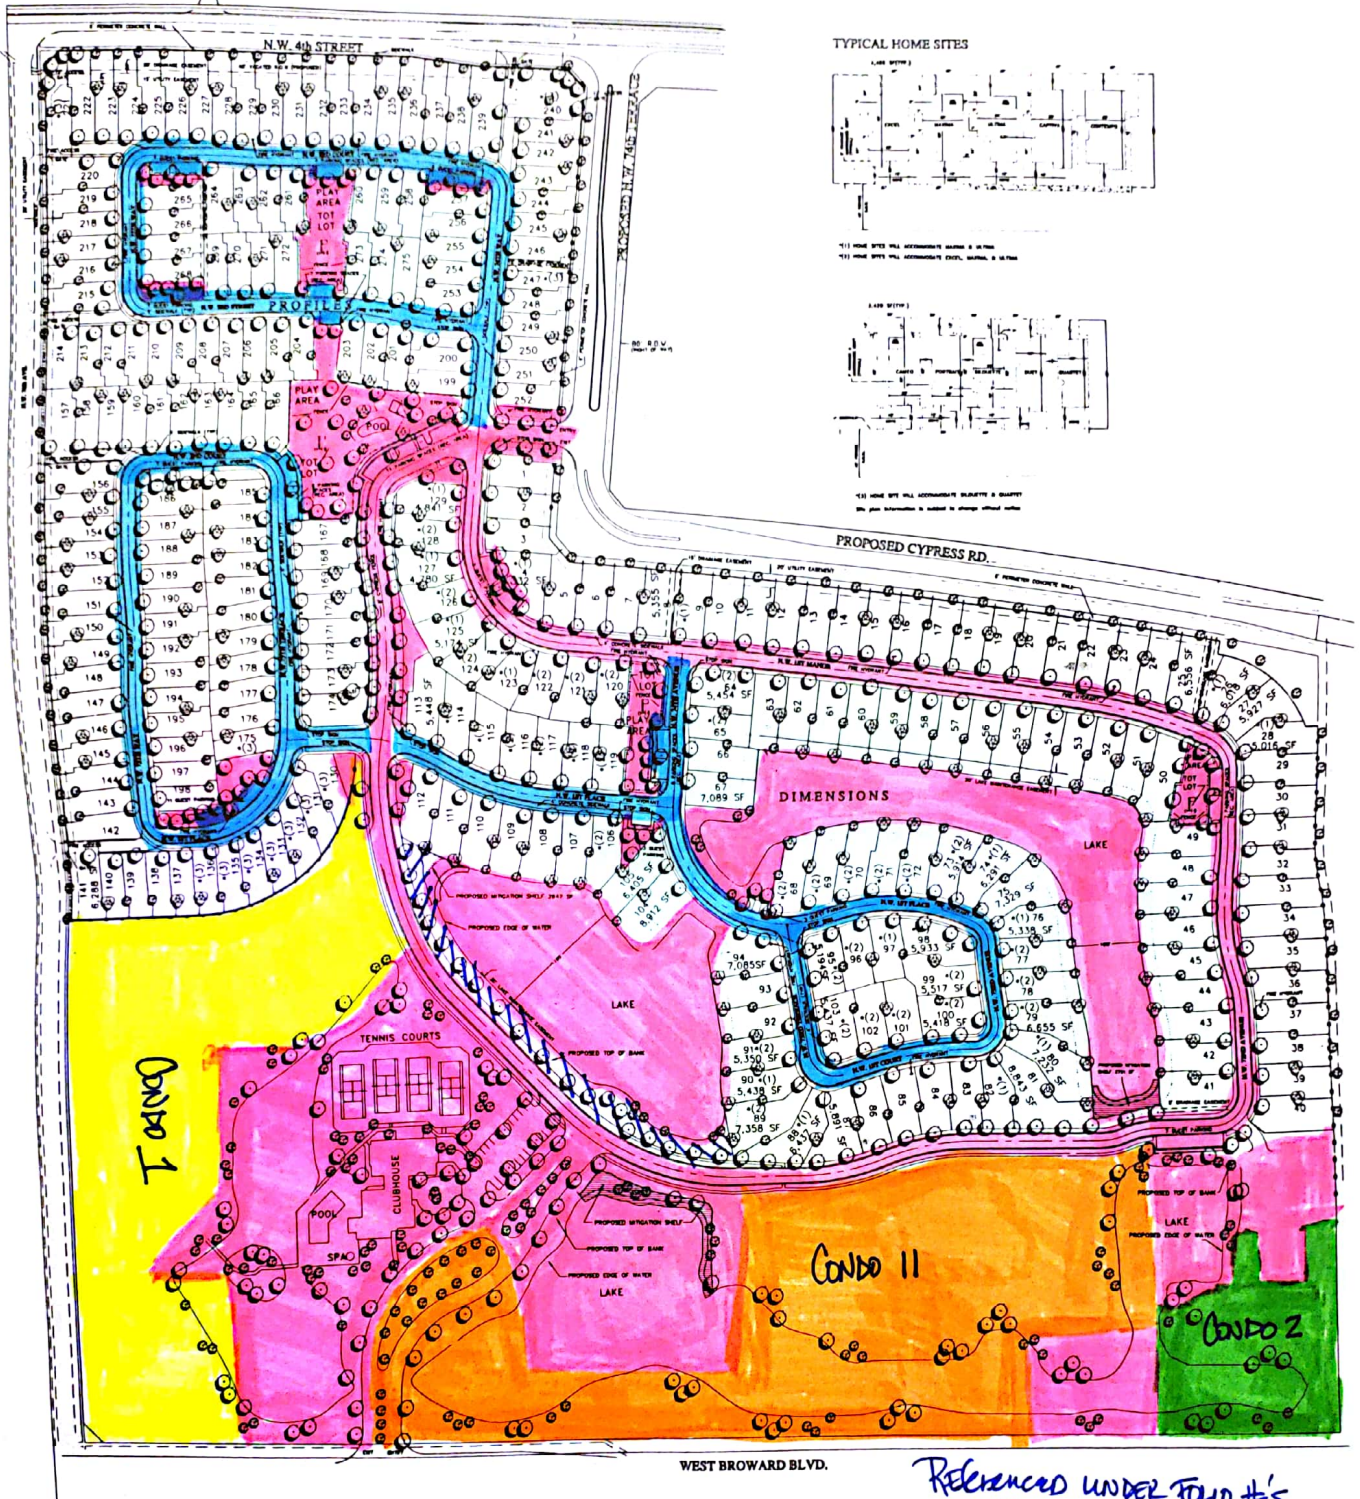

SITE PLAN

- LAKES OF NEWPORT COMMUNITY ASSOC
- RESIDENCES @ LAKES OF NEWPORT

**Lakes of
NEWPORT**

Site plan information is subject to change without notice

Referenced UNDER FOLD #1
LEUCA

- 504103600010
- 504103600030
- 504130702760
- 504130702770
- 504130702780
- 504130702790
- 504130702800
- 504130702810
- 504130702820
- 504130702830
- 504130702840
- 504130702850
- 504130702860